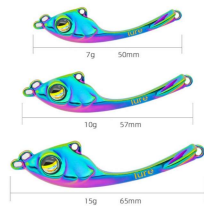

Jig Lure Catalog

Huizhou Peekii Fishing Tackle Co.,Ltd

Email: info@peekii.com | Phone/Whatsapp: +86-134 3779 7884

<https://peekii.com>

Product	Picture	Length	Weight	Color	Default Packaging
		cm	g		
1		4.2	5	Golden	Neutral packaging
		4.7	7		
		5.3	10		
		6.2	15	Silvery	
	7.1	20			
		7.9	30	Dezzle	
		8.6	40		
		9.8	60		
11		80			
2		4	3.5	Red 1	Neutral packaging
		4.5	5	Red 2	
		5	7.5	Pink	
		5.5	10	Yellow	
		6	14	Black	
				Blue	
			3.7		
			4.7		
			5.7		

3

	7.6	
	9.4	
	11.1	
	12.7	
	14.6	
	15.4	

Neutral packaging

SIX COLORS OPTIONS

4

4.5	7	Pink Green Blue Red 1 Red 2 Silvery
5	10	
6	15	
6.5	20	

Neutral packaging

SIZE SHOW

3 SIZES OPTIONS
UNIQUELY DESIGNED FOR AN ENTICING ACTION IN THE WATER
CREATES AN ERRATIC ACTION THAT PREDATORY GAME FISH CAN'T RESIST

5

5	7	Green Blue 1 Blue 2 Dezzle Pink Black Silvery Golden Rose Gold
5.7	10	
6.5	15	