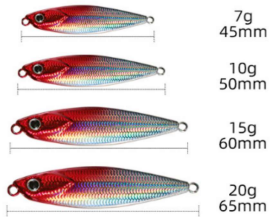

Jig Lure Catalog

Huizhou Peekii Fishing Tackle Co.,Ltd

Email: info@peekii.com | Phone/Whatsapp: +86-134 3779 7884

<https://peekii.com>

Product	Picture	Length	Weight	Color	Default Packaging
		cm	g		
1		4.2	5	Golden	Neutral packaging
		4.7	7		
		5.3	10		
		6.2	15	Silvery	
	7.1	20			
		7.9	30	Dezzle	
		8.6	40		
		9.8	60		
11		80			
2		4	3.5	Red 1	Neutral packaging
		4.5	5	Red 2	
		5	7.5	Pink	
		5.5	10	Yellow	
		6	14	Black	
				Blue	
			3.7		
			4.7		
			5.7		

3

	7.6	
	9.4	
	11.1	
	12.7	
	14.6	
	15.4	

Neutral packaging

SIX COLORS OPTIONS

4

4.5	7	Pink Green Blue Red 1 Red 2 Silvery
5	10	
6	15	
6.5	20	

Neutral packaging

SIZE SHOW

3 SIZES OPTIONS
UNIQUELY DESIGNED FOR AN ENTICING ACTION IN THE WATER
CREATES AN ERRATIC ACTION THAT PREDATORY GAME FISH CAN'T RESIST

5

5	7	Green Blue 1 Blue 2 Dezzle Pink Black Silvery Golden Rose Gold
5.7	10	
6.5	15	

OPP bag

6

	5	Silvery Golden
	7.5	
	10	
	15	
	20	

Neutral packaging

			25		
7			3	Silvery Golden	Neutral packaging
			5		
			7		
			10		
			15		
			20		
8		2.4	1.5	Silvery Golden Dezzle	Neutral packaging
		2.5	2.5		
		3	3.5		
		3.5	5		
			7.5		
			10		
			13		
9			11	Silvery Golden	Neutral packaging
			18		
			23		
10	<p>SIZE SHOW</p> 	4.8	8	Red Black Green Blue Golden Dezzle	Neutral packaging
		6.06	16		
		6.73	21		
11			3.1	Silvery Golden	Neutral packaging
			3.6		
			4.1		
			4.8		